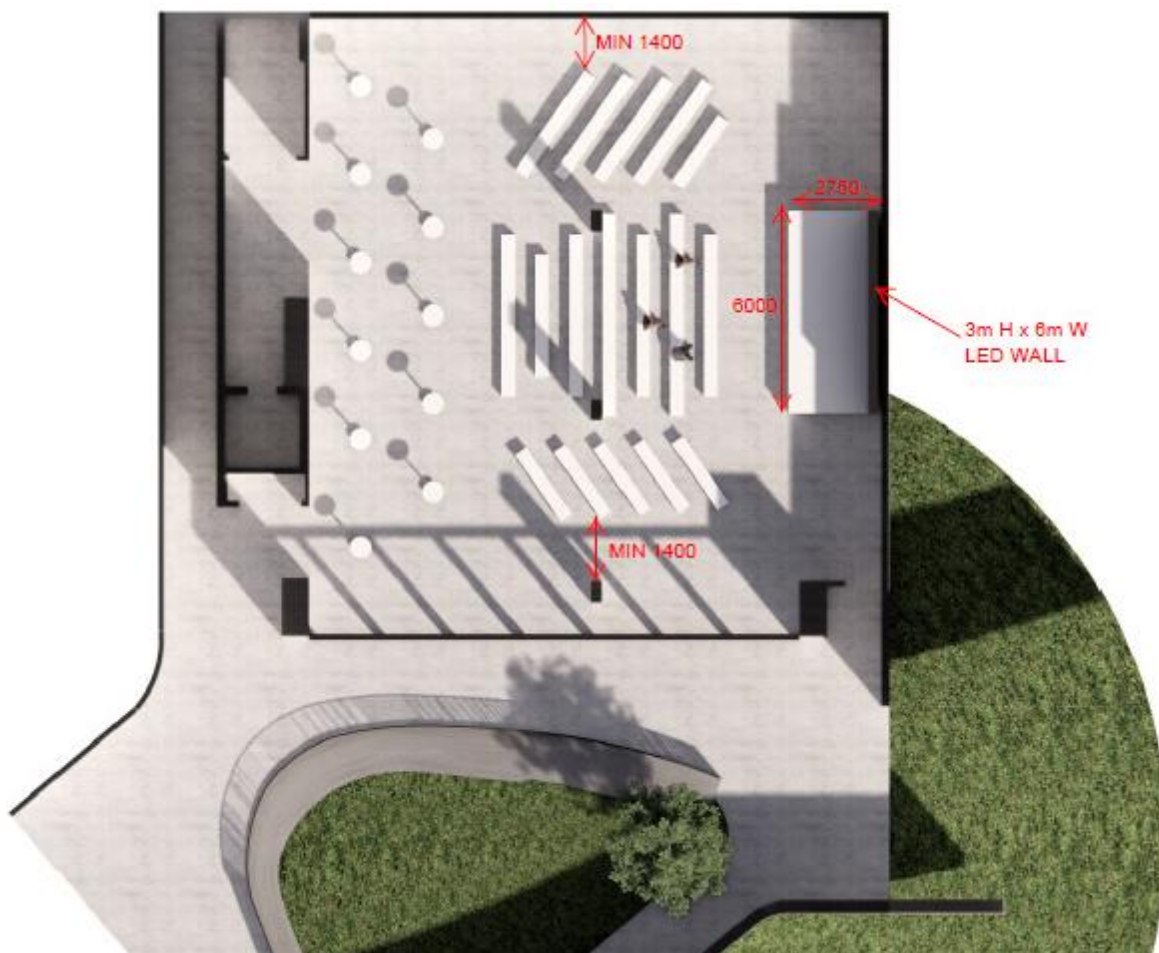

## Ground Search – Technical Details for West Kowloon Cultural District – Arts Pavilion 1/F

Address: 1/F, Arts Pavilion, Art Park, West Kowloon Cultural District, Tsim Sha Tsui, Kowloon, HK

Website: <https://www.westkowloon.hk/en/artspavilion-hiringinformation>

### Layout Plan

Below layout plan is indicative and subject to change as per the final decision of HKPAX.

Stage: Width 6 m; Depth 2.75 m

LED wall: 3m x 6m

(The seating arrangement is TBC)

## Lighting

Control Panel		1
Luminary	Fresnel Lens - LED Lights (face light)	8